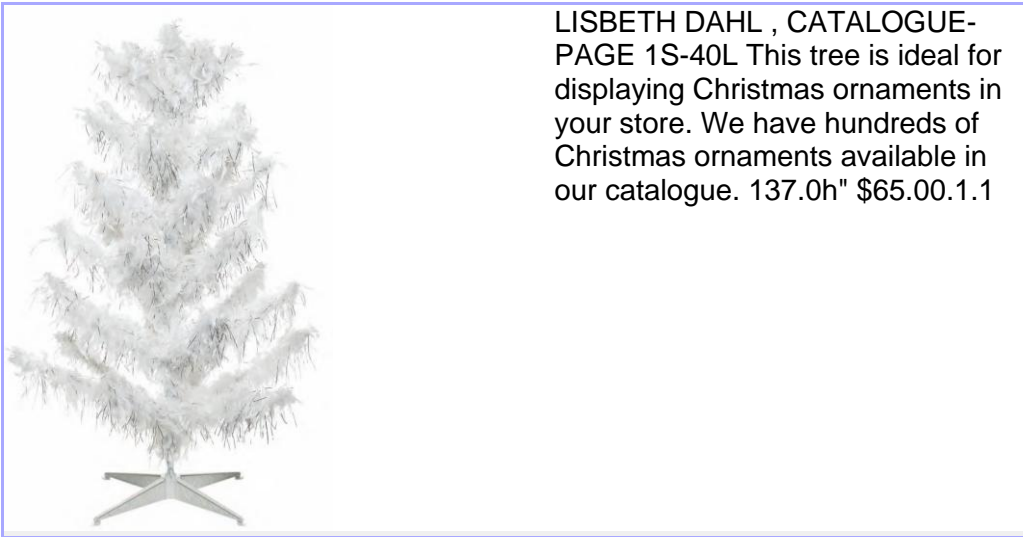

First with innovative designs - 10,000 Gifts and Accessories for Home and Garden - www.designfx.ca

New News

Aug 2011

To be added or removed from our mailing list please phone or fax us at the above address or email mail@designfx.ca

Page up and page down to scroll through New News. Our printed version is two or three pages. To have a copy faxed just give us a call. 416 446-7618

Feature item this month

LISBETH DAHL , CATALOGUE-PAGE 1S-40L This tree is ideal for displaying Christmas ornaments in your store. We have hundreds of Christmas ornaments available in our catalogue. 137.0h" $65.00.1.1

- There are 3 sections:
- New products and updates.
- Media
- Top 30 items last four months.

*****
Visit *** www.designfx.ca *** to see:
All catalogues
Specials and clearances at 50% off
Links to Gift Shows
List of agents
*****