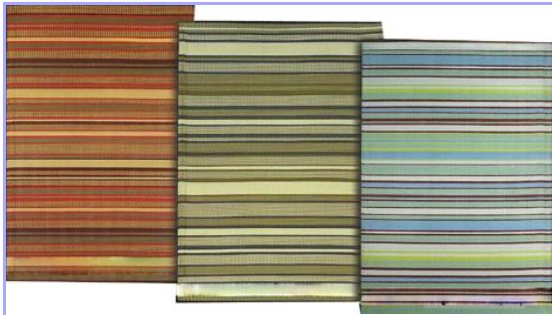

## Feature item this month

MARIACHI IMPORTS ,  
CATALOGUE-PAGE 11-5B0 MAD  
MATS bring your interior décor to your deck or balcony. Water runs straight through the mats so your deck dries quickly. Our tubular spaghetti like threads are not spun from smaller fibers so they will not attract and hold dirt and water. We do not use less expensive polystyrene which attracts dirt. 4'X 6' \$144.00.6.1, 24.00ea.